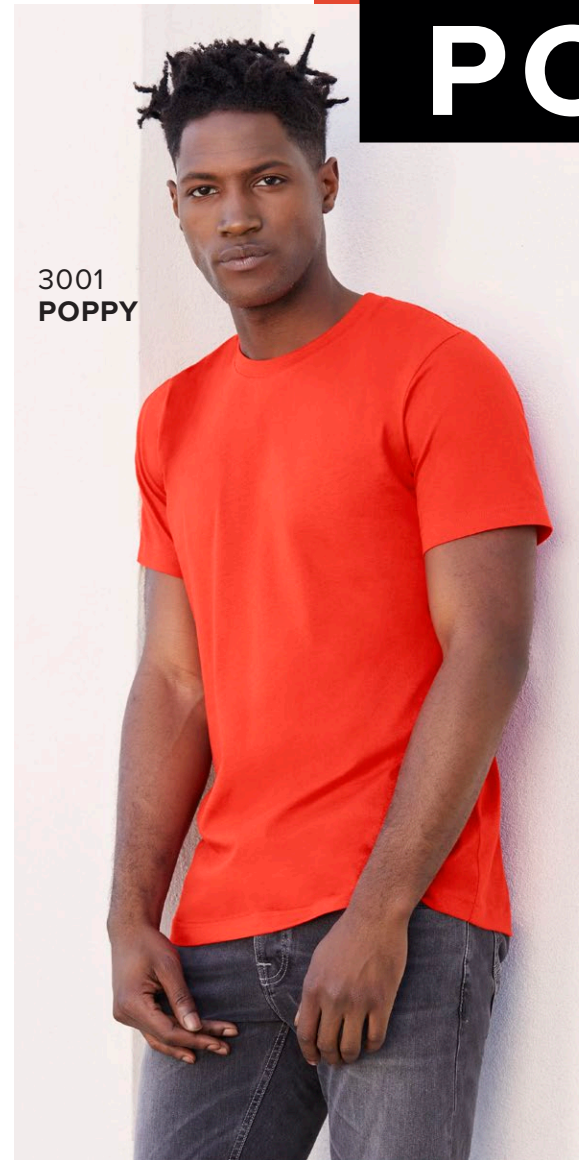

POPPY

3001
POPPY