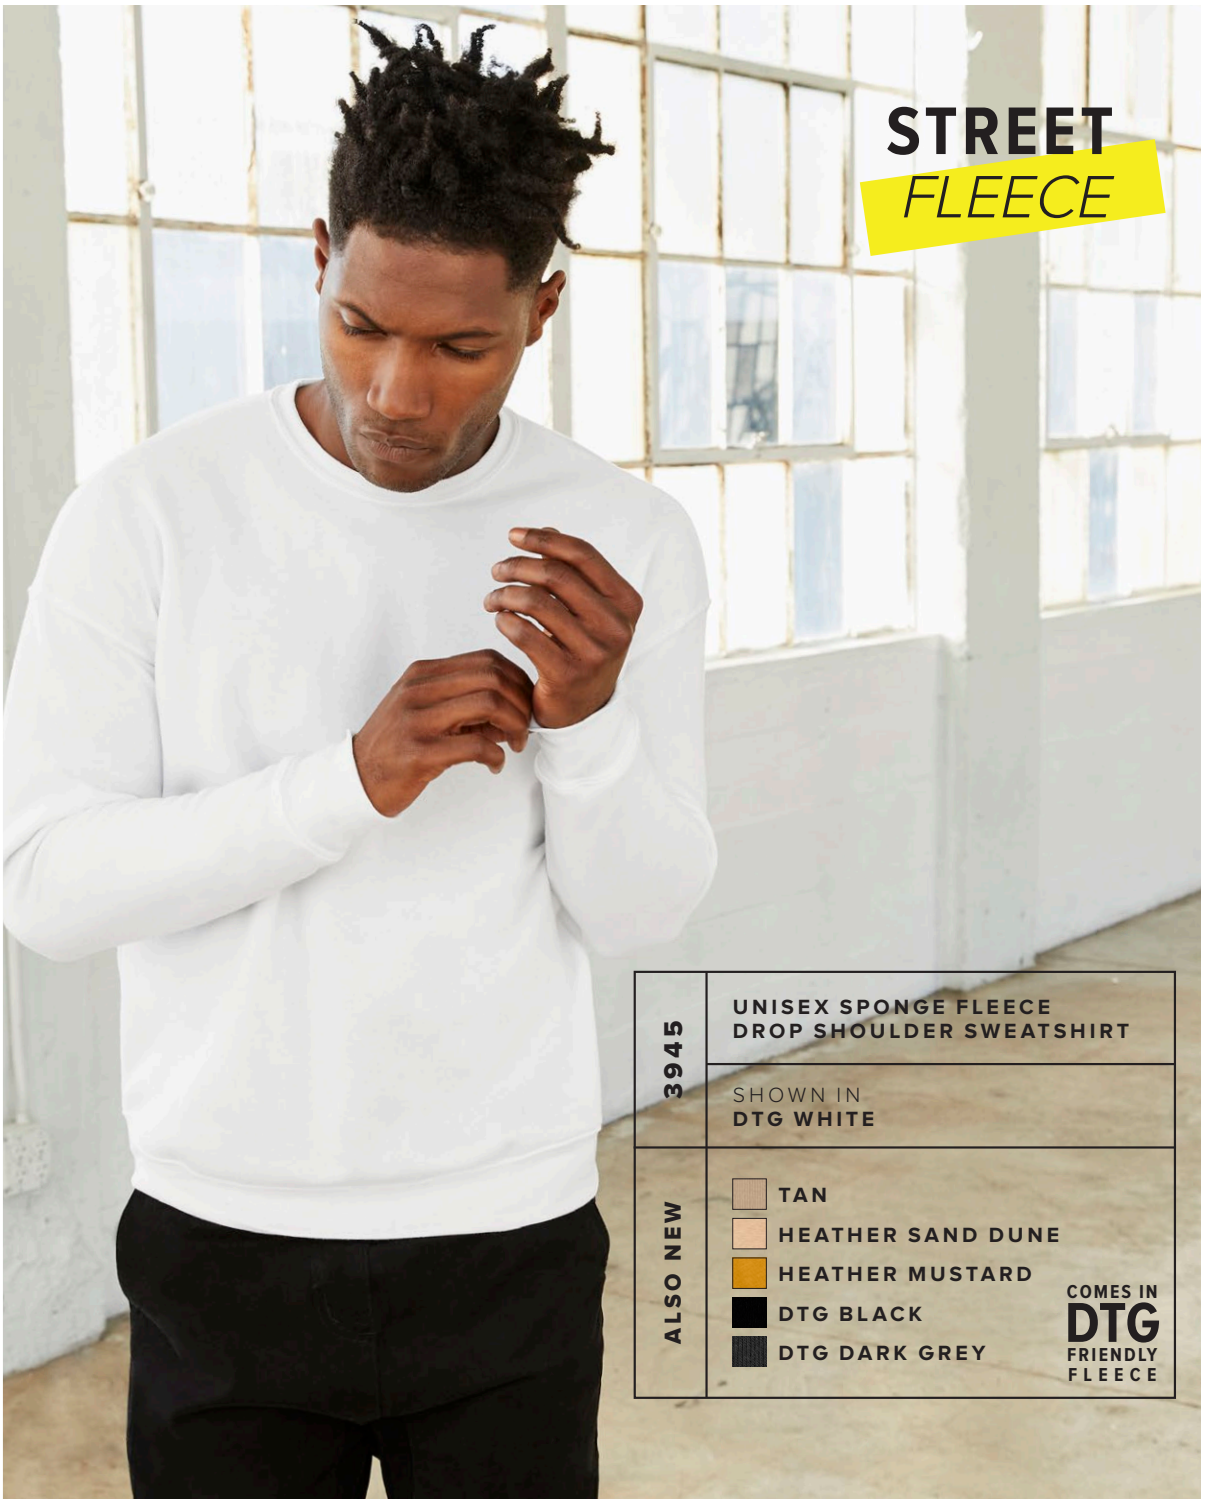

**STREET
FLEECE**

3945	UNISEX SPONGE FLEECE DROP SHOULDER SWEATSHIRT
	SHOWN IN DTG WHITE
ALSO NEW	 TAN
	 HEATHER SAND DUNE
	 HEATHER MUSTARD
	 DTG BLACK
	 DTG DARK GREY
	COMES IN DTG FRIENDLY FLEECE

**WE'VE
ADDED DTG
FRIENDLY
FABRIC TO 3
OF OUR FLEECE
STYLES.**